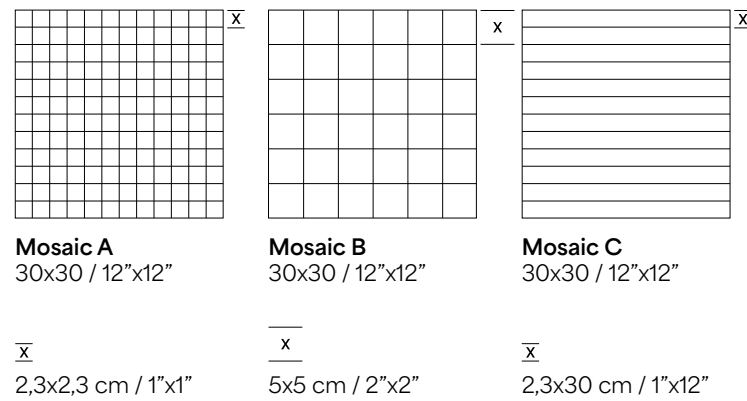

Mosaics

Sinks & Vanity tops

Skirting

Sustainable Calacatta