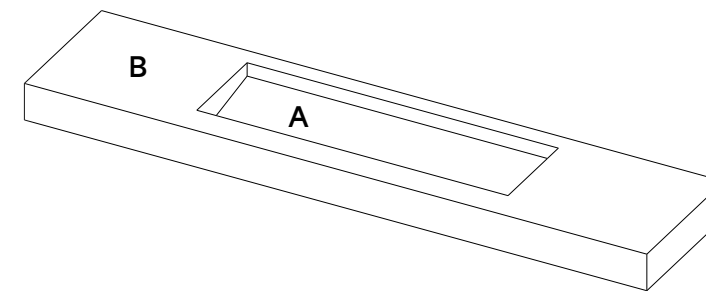

Sinks & Vanity tops

Sustainable completes its offering with sinks with vanity tops designed for bathroom design: a countertop-mounted sink and a wall-mounted sink with an accessible basin. Both options are available in any color and finish from the Sustainable range, ensuring a seamless match with other applications.

Axonometric

A 30x100 cm / 12"x39"
B 46x200 cm / 18"x79"