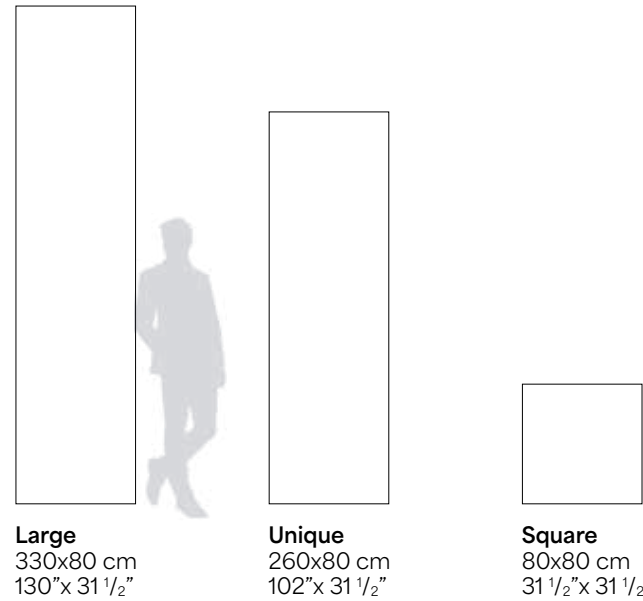

Available Sizes