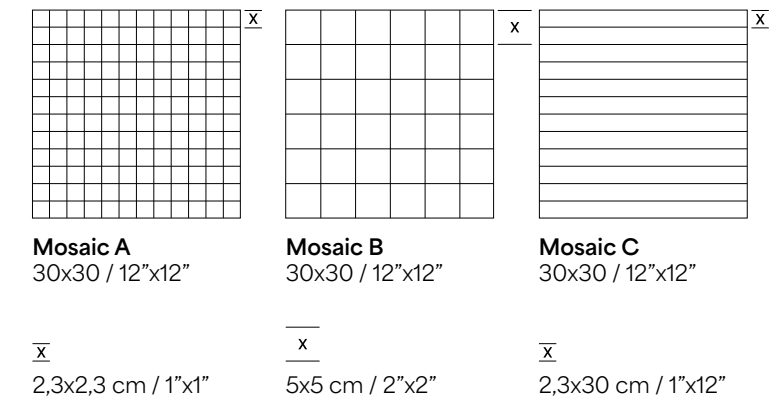

Available Sizes

Mosaics

Sinks & Vanity tops

Skirting

Nebula Calacatta
260x80 cm / 120"x 31 1/2"
Page 32

Rustic Grey
330x80 cm / 130"x 31 1/2"
Page 35

Nebula Calacatta

Surface finish:
Matte, Semi-Gloss