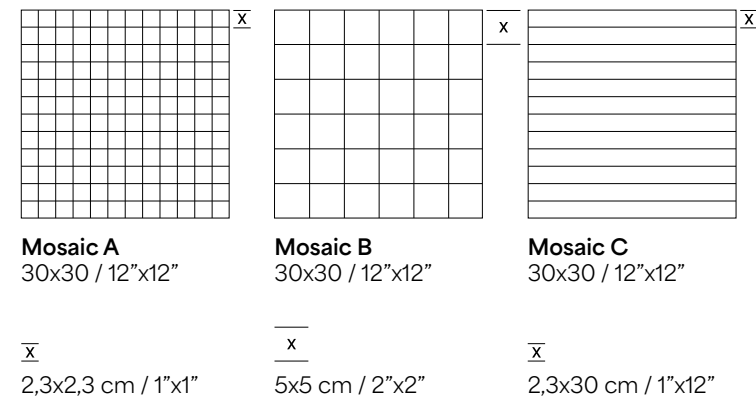

Claycreate

Surface finish: **Matte, Semi-Gloss** 6 mm - 1/4" / 8 mm - 5/16" Recycled content: **75%**

Available Sizes

Mosaics

Sinks & Vanity tops

Skirting