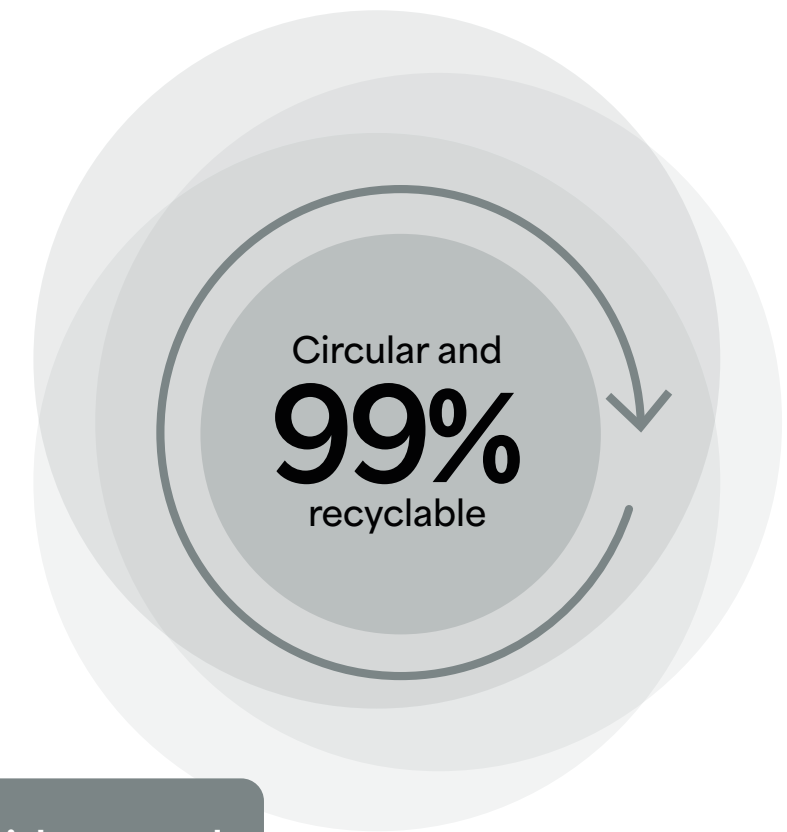

Made with natural and recycled materials

Carbon impact 70% lower than other materials

Free of hazardous chemicals, VOC or toxic additives