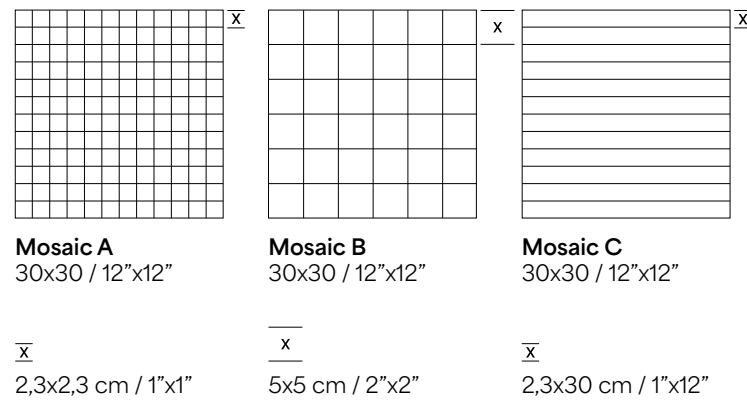

Clean Statuary

Surface finish: **Matte, Semi-Gloss** **6 mm - 1/4"**
8 mm - 5/16" Recycled content: **75%**

Available Sizes

Mosaics

Sinks & Vanity tops

Skirting

Magnolia White

Surface finish: **Matte, Semi-Gloss** **6 mm - 1/4"**
8 mm - 5/16" Recycled content: **75%**

Available Sizes

Mosaics

Sinks & Vanity tops

Skirting