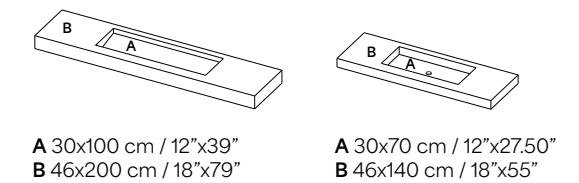

Sinks & Vanity tops