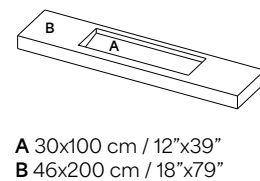

Sinks & Vanity tops