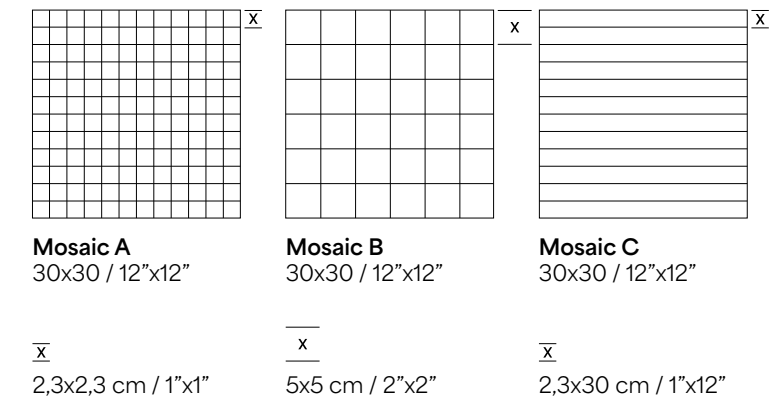

Available Sizes

Mosaics

Sinks & Vanity tops

Skirting

Lisbon Terrazzo

Surface finish: **Matte, Semi-Gloss**  **6 mm - 1/4"**
8 mm - 5/16" Recycled content:  **75%**

Available Sizes

Mosaics