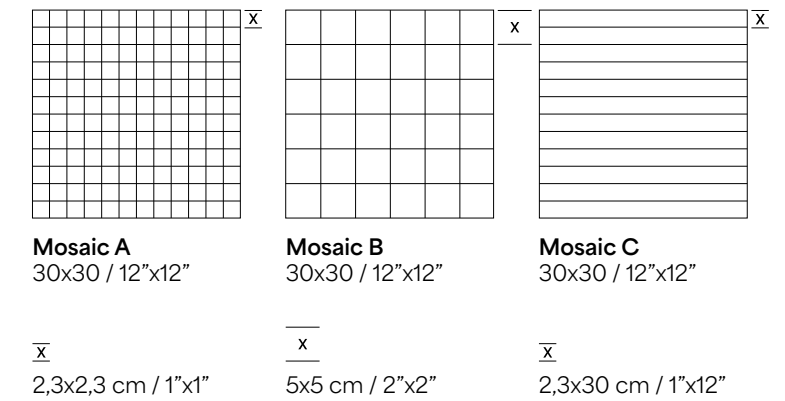

Mosaics

Sinks & Vanity tops

Skirting