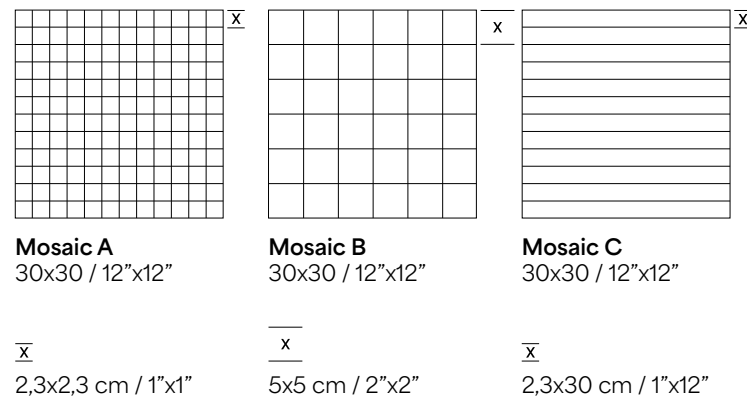

Mosaics

Sinks & Vanity tops

Skirting

Lisbon Terrazzo