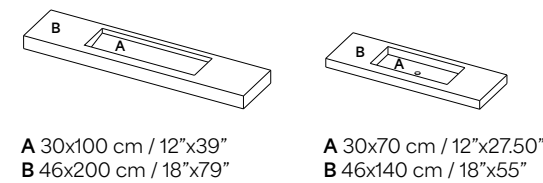

Sinks & Vanity tops