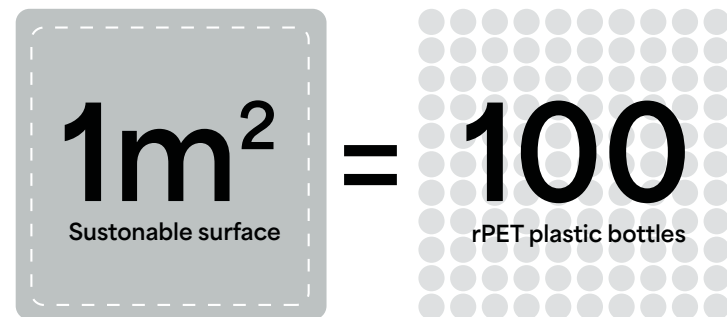

Recycled, recyclable, again and again.

Facts beyond words.

Sustainable is crafted using natural stone, 100% post-consumer recycled glass, and recycled PET. In an eco-friendly production process, raw materials are heated to 250-300°C, with recycled PET serving as the binding agent to create a durable surface.

This production method is meticulously designed to minimize emissions, eliminate toxic catalysts, and ensure a safe working environment.