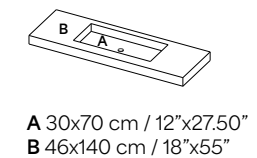

Available Sizes

Mosaics

Sinks & Vanity tops

Skirting

Nebula Calacatta
260x80 cm / 120"x 31 1/2"
Page 32

Rustic Grey
330x80 cm / 130"x 31 1/2"
Page 35

Nebula Calacatta

Surface finish:
Matte, Semi-Gloss