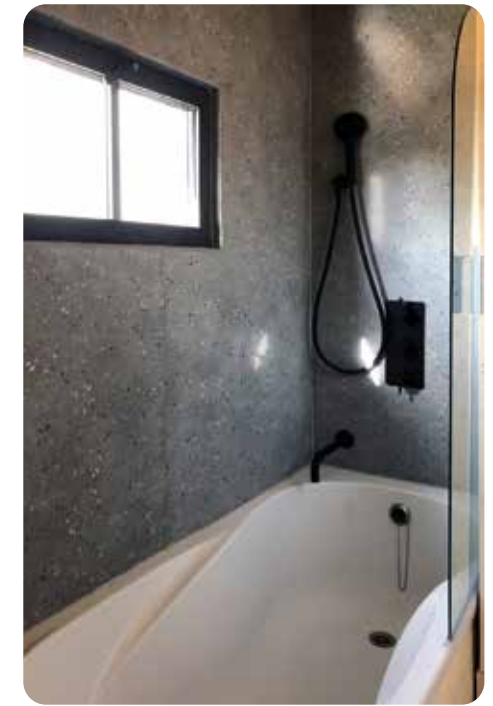

Projects around the world