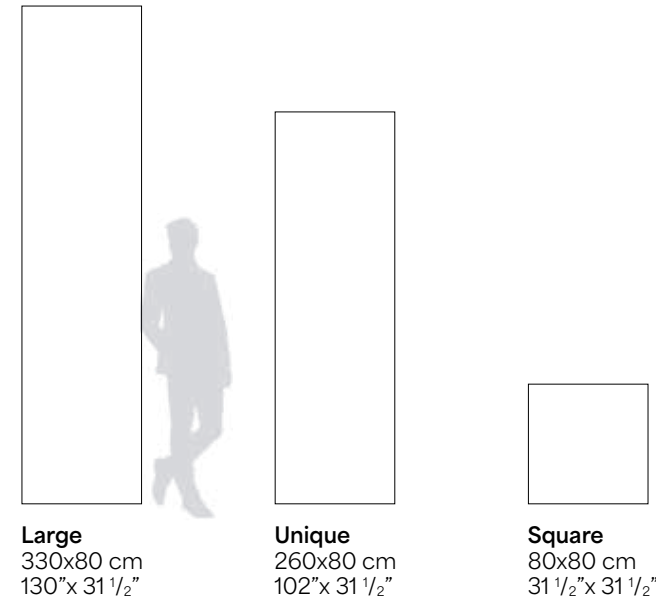

Sinks & Vanity tops

Skirting

Claycreate
260x80 cm / 102"x 31 1/2"
Page 50

Lisbon Terrazzo
330x80 cm / 130"x 31 1/2"
Page 47

Claycreate

Surface finish: **Matte, Semi-Gloss** 6 mm - 1/4" / 8 mm - 5/16" Recycled content: **75%**

Available Sizes

Mosaics

Sinks & Vanity tops

Skirting

Novolato Light
260x80 cm / 102"x 31 1/2"
Page 54

Novolato Light

Surface finish:
Matte, Semi-Gloss

6 mm - 1/4"
8 mm - 5/16"