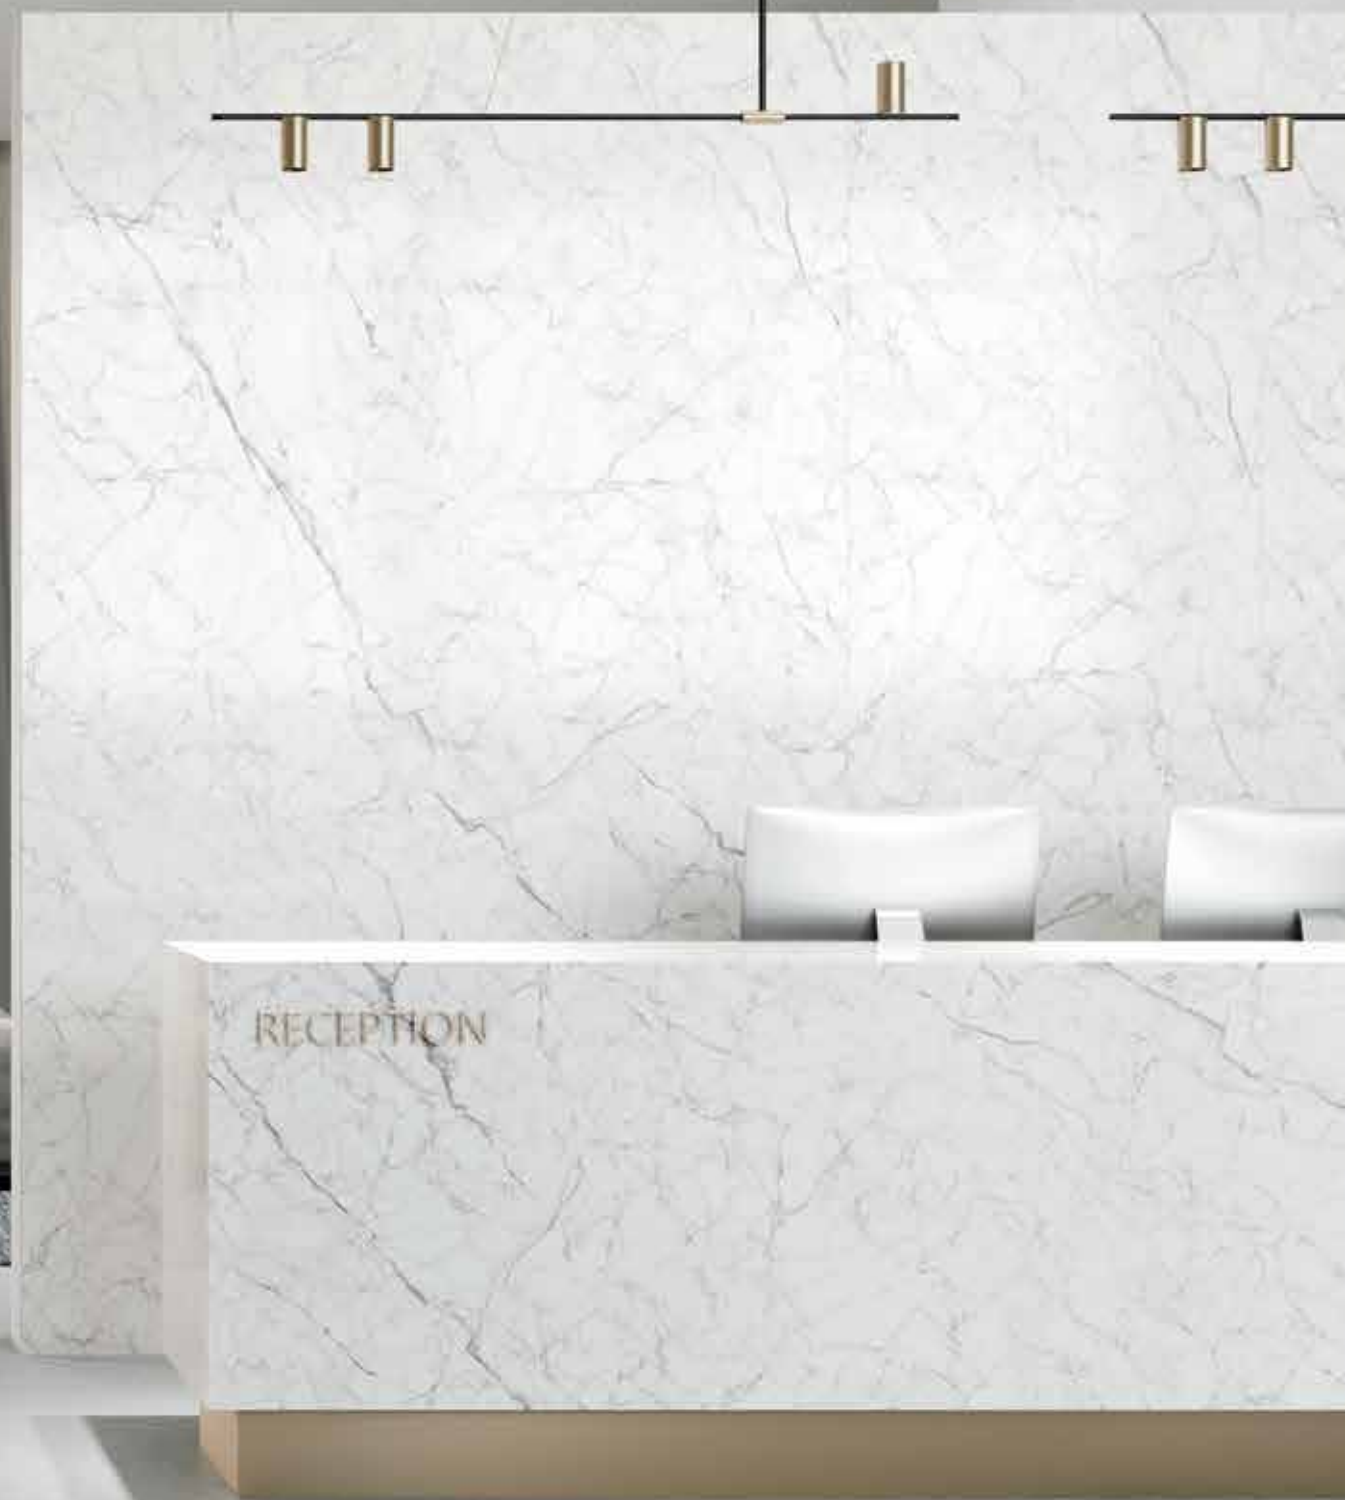

Recycled content:
75%

Available Sizes

Mosaics

Sinks & Vanity tops

Skirting

Carrara Venato
260x80 cm / 102"x 31 1/2"
Page 58

Carrara Venato

Surface finish:
Matte, Semi-Gloss