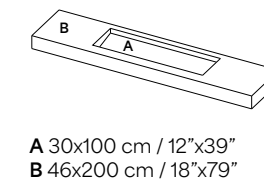

Recycled content:
75%

Available Sizes

Mosaics

Sinks & Vanity tops

Skirting

Carrara Venato
260x80 cm / 102"x 31 1/2"
Page 58

Carrara Venato

Surface finish:
Matte, Semi-Gloss