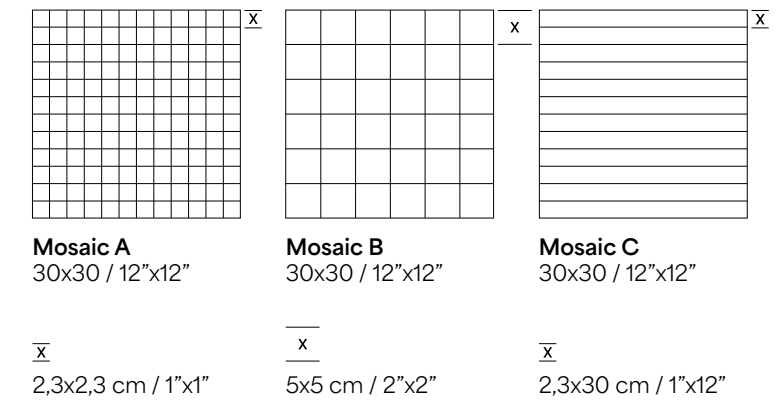

Mosaics

Sinks & Vanity tops

Skirting