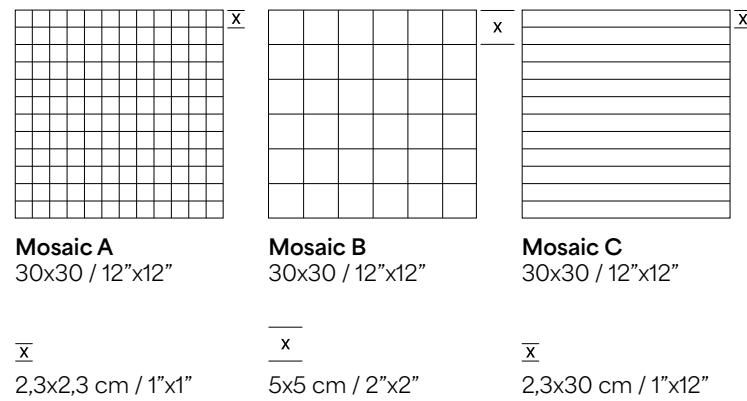

Light Bond Cement

Surface finish:
Matte, Semi-Gloss

6 mm - 1/4"
8 mm - 5/16"

Recycled content:
75%

Available Sizes

Mosaics

Sinks & Vanity tops

Skirting

Earthy Calacatta

Surface finish:
Matte, Semi-Gloss

6 mm - 1/4"
8 mm - 5/16"

Recycled content:
75%

Available Sizes

Mosaics

Sinks & Vanity tops

Skirting