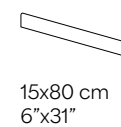

Rustic White

Surface finish:
Matte, Semi-Gloss

6 mm - 1/4"
8 mm - 5/16"

Recycled content:
75%

Available Sizes

Mosaics

Sinks & Vanity tops

Skirting

Rustic Grey

Surface finish:
Matte, Semi-Gloss

6 mm - 1/4"
8 mm - 5/16"

Recycled content:
75%

Available Sizes

Mosaics

Sinks & Vanity tops

Skirting