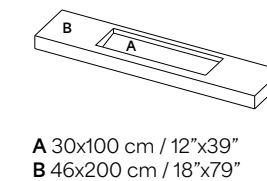

6 mm - 1/4"
8 mm - 5/16"

Recycled content:
75%

Available Sizes

Mosaics

Sinks & Vanity tops

Skirting

Happy Terrazzo
260x80 cm / 102"x 31 1/2"
Page 62

Magnolia White
260x80 cm / 102"x 31 1/2"
Page 29