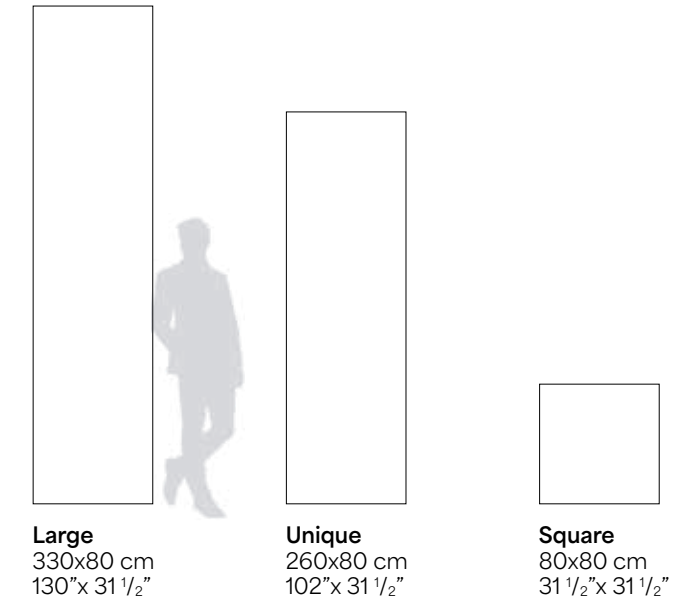

Available Sizes