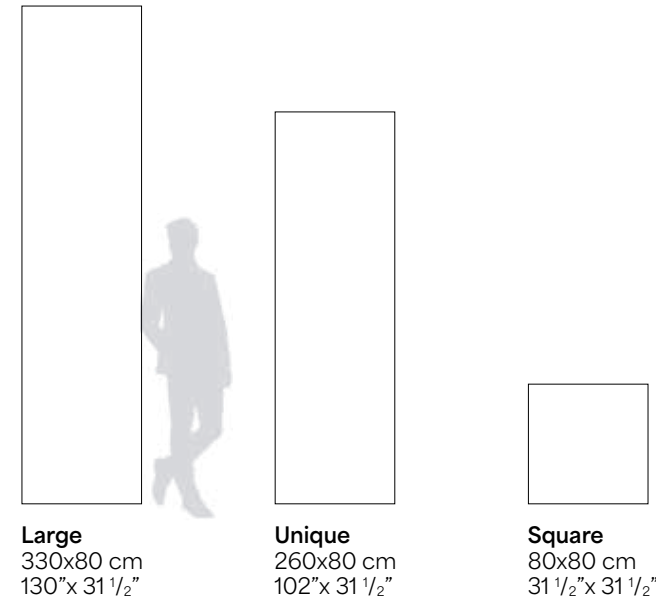

Available Sizes