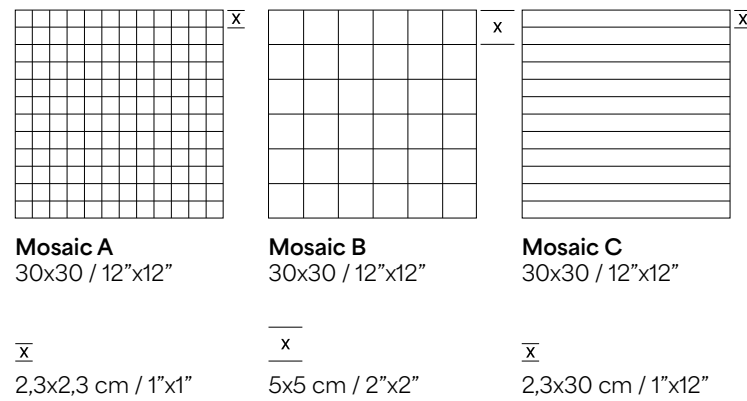

Conscious Terrazzo

Surface finish: **Matte, Semi-Gloss** **6 mm - 1/4"**
8 mm - 5/16" Recycled content: **75%**

Available Sizes

Mosaics

Sinks & Vanity tops

Skirting

Lapse Grey

Surface finish: **Matte, Semi-Gloss** **6 mm - 1/4"**
8 mm - 5/16" Recycled content: **75%**

Available Sizes

Mosaics

Sinks & Vanity tops

Skirting