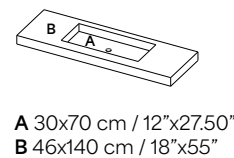

Sinks & Vanity tops