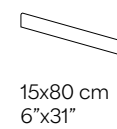

Mindful Cream
330x80 cm / 130"x 31 1/2"
Page 46

Lisbon Terrazzo
330x80 cm / 130"x 31 1/2"
Page 47

Lisbon Terrazzo
330x80 cm / 130"x 31 1/2"
Page 47

Mindful Cream

Surface finish: **Matte, Semi-Gloss**  **6 mm - 1/4"**
8 mm - 5/16" Recycled content:  **75%**

Available Sizes

Mosaics

Sinks & Vanity tops

Skirting

Lisbon Terrazzo

Surface finish: **Matte, Semi-Gloss**  **6 mm - 1/4"**
8 mm - 5/16" Recycled content:  **75%**

Available Sizes

Mosaics

Sinks & Vanity tops

Skirting

Claycreate
260x80 cm / 102"x 31 1/2"
Page 50

Lisbon Terrazzo
330x80 cm / 130"x 31 1/2"
Page 47

Claycreate

Surface finish: **Matte, Semi-Gloss** 6 mm - 1/4" / 8 mm - 5/16" Recycled content: **75%**