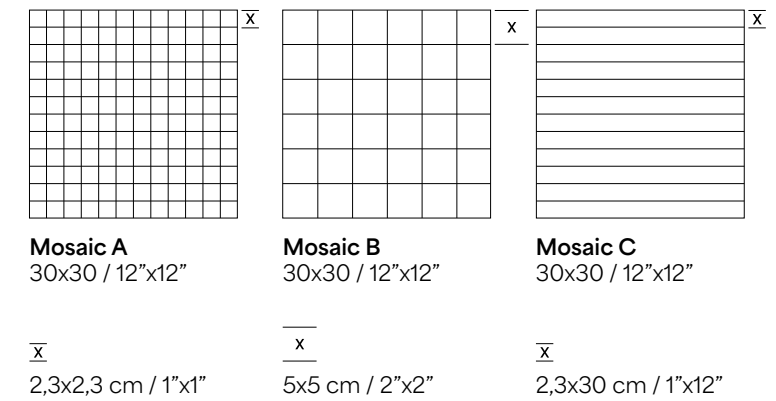

Mosaics

Sinks & Vanity tops

Skirting