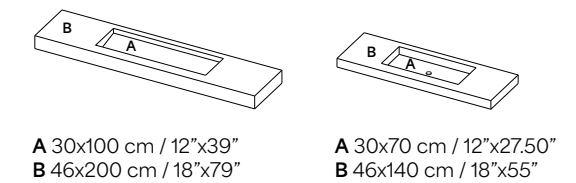

Sinks & Vanity tops