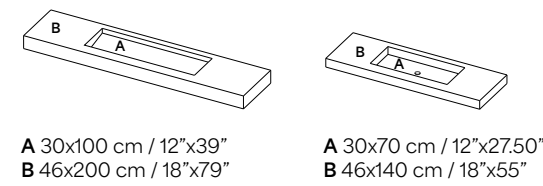

Sinks & Vanity tops