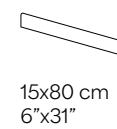

Conscious Terrazzo

Surface finish: **Matte, Semi-Gloss** **6 mm - 1/4"**
8 mm - 5/16" Recycled content: **75%**

Available Sizes

Mosaics

Sinks & Vanity tops

Skirting

Lapse Grey

Surface finish: **Matte, Semi-Gloss** **6 mm - 1/4"**
8 mm - 5/16" Recycled content: **75%**

Available Sizes

Mosaics

Sinks & Vanity tops

Skirting