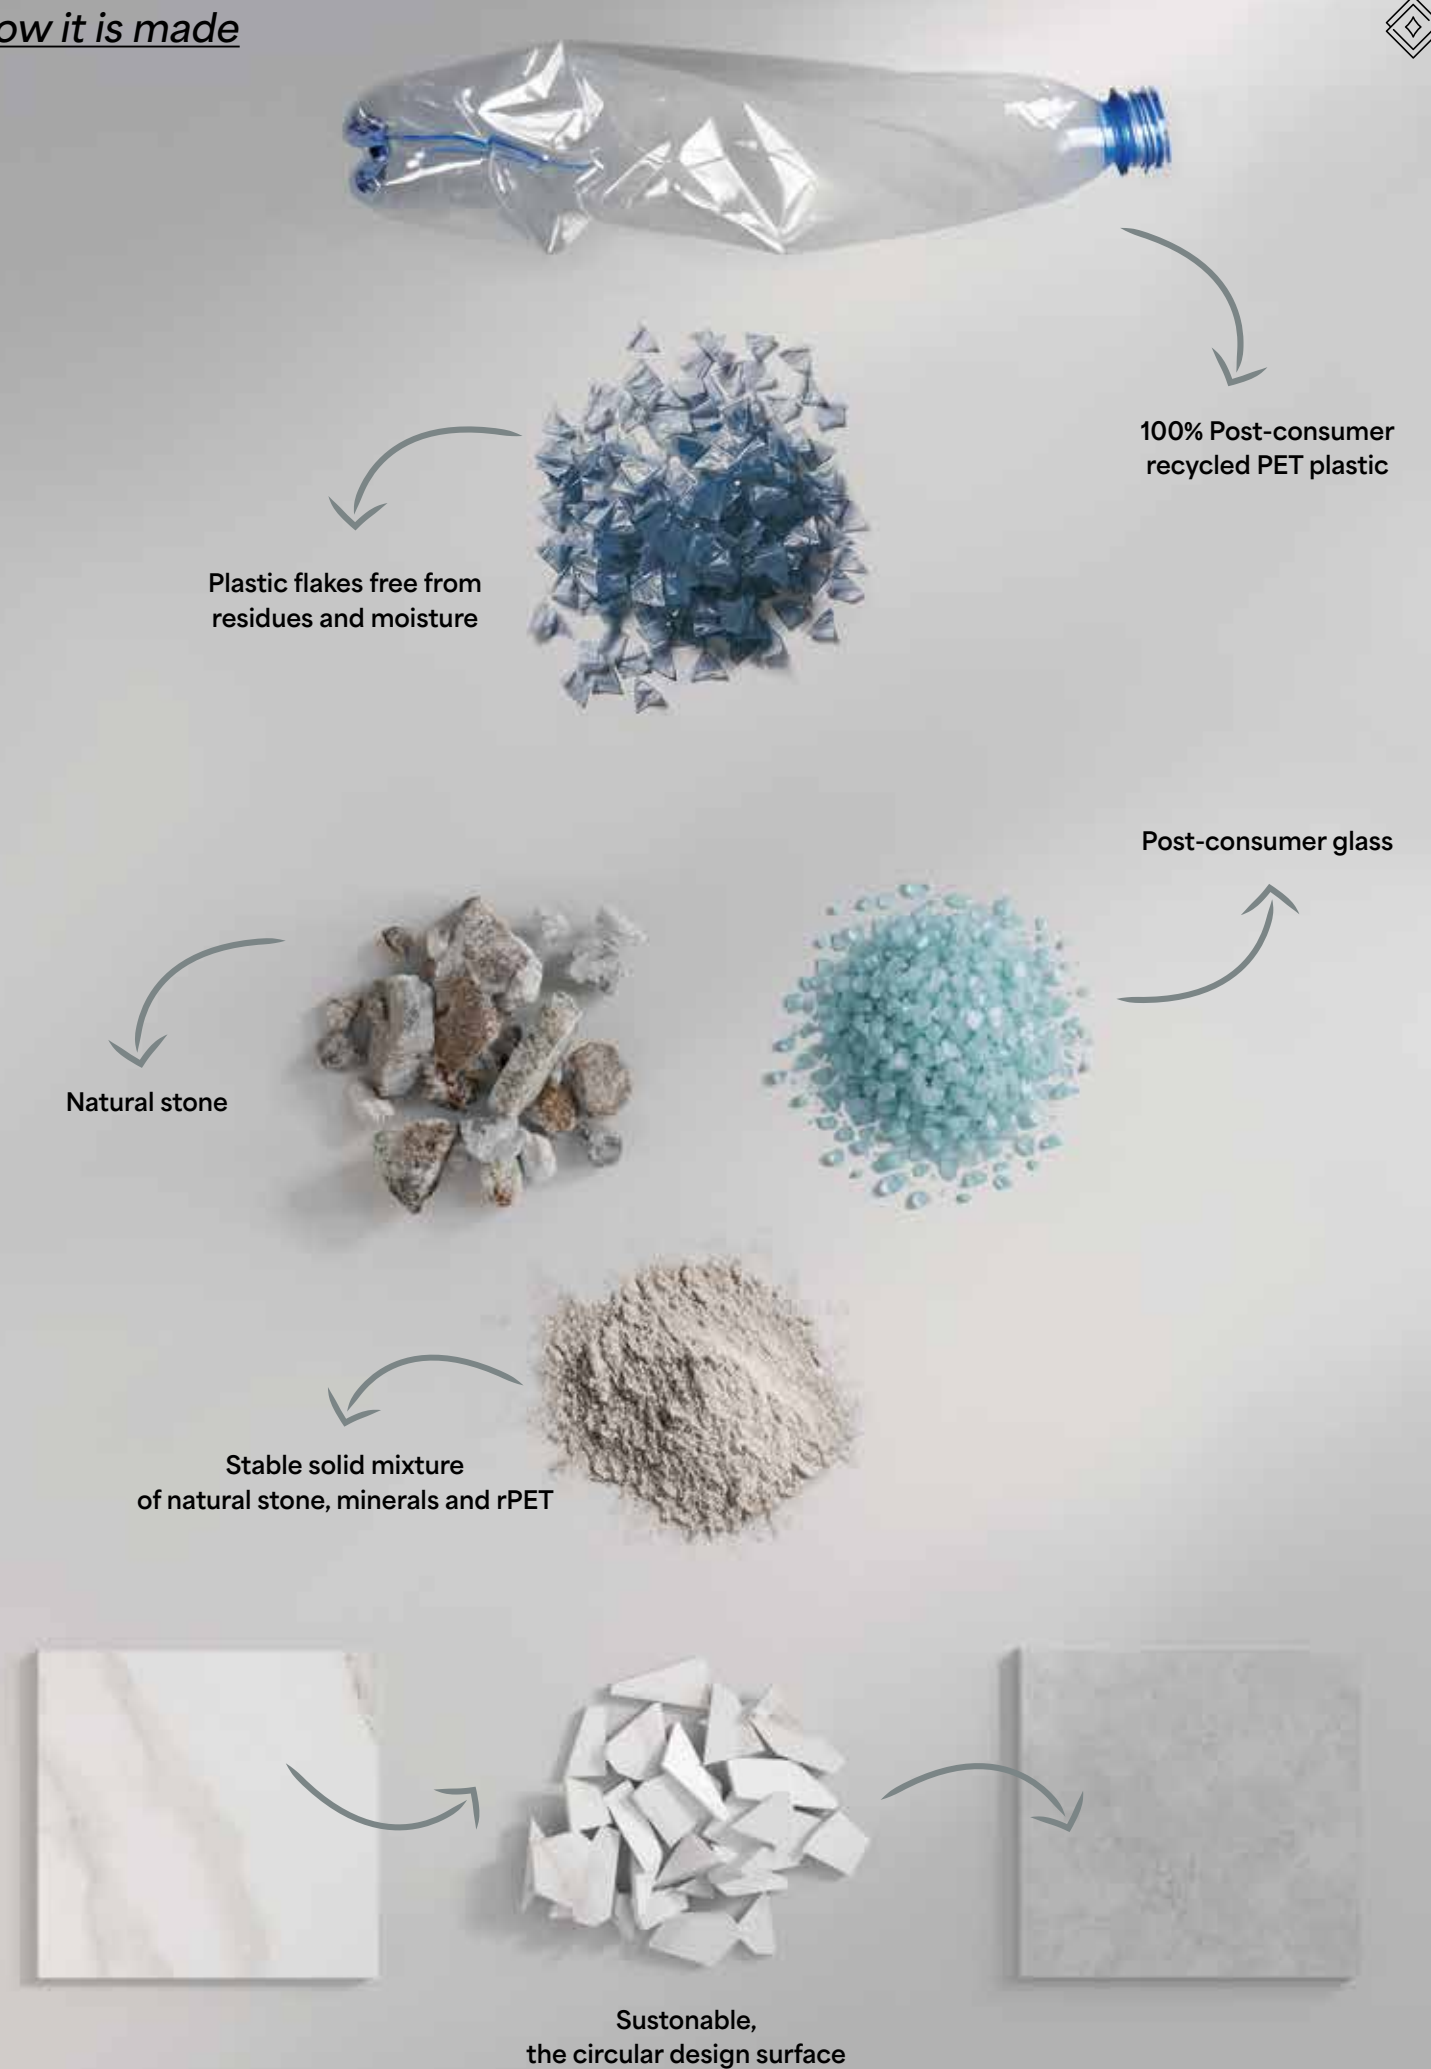

How it is made