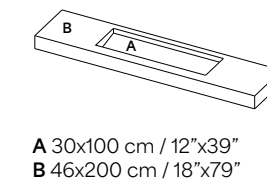

Available Sizes

Mosaics

Sinks & Vanity tops

Skirting

Nebula Calacatta
260x80 cm / 120"x 31 1/2"
Page 32

Rustic Grey
330x80 cm / 130"x 31 1/2"
Page 35

Nebula Calacatta

Surface finish:
Matte, Semi-Gloss