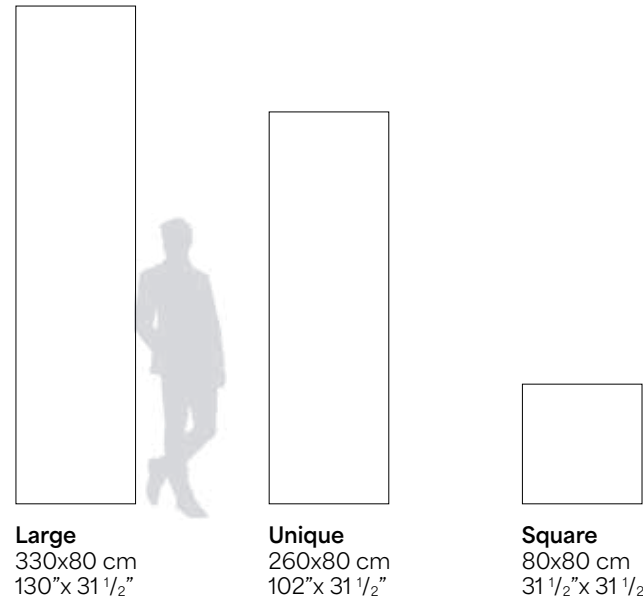

2,3x2,3 cm / 1"x1"

Mosaic B
30x30 / 12"x12"

5x5 cm / 2"x2"

Mosaic C
30x30 / 12"x12"

2,3x30 cm / 1"x12"

Sinks & Vanity tops

A 30x100 cm / 12"x39"
B 46x200 cm / 18"x79"

A 30x70 cm / 12"x27.50"
B 46x140 cm / 18"x55"

Skirting

15x80 cm
6"x31"

Rustic White

Surface finish:
Matte, Semi-Gloss

6 mm - 1/4"
8 mm - 5/16"

Recycled content:
75%

Available Sizes

Mosaics