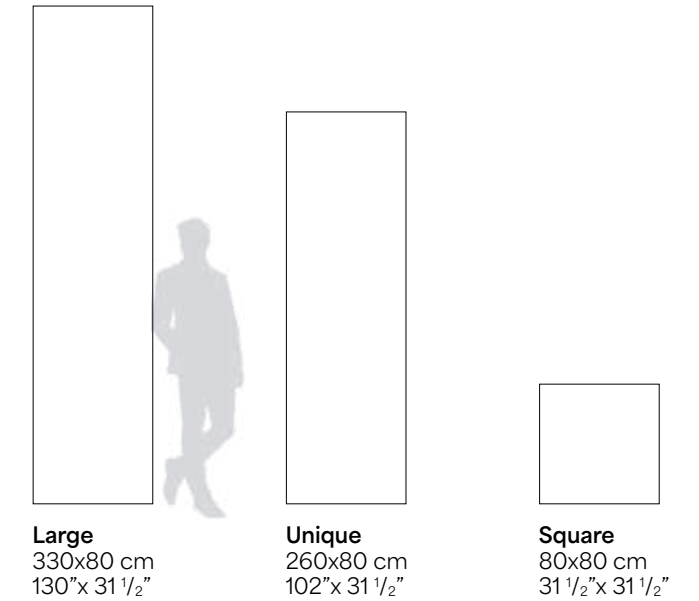

Available Sizes

Mosaics

Sinks & Vanity tops

Skirting

Nebula Calacatta
260x80 cm / 120"x 31 1/2"
Page 32

Rustic Grey
330x80 cm / 130"x 31 1/2"
Page 35

Nebula Calacatta

Surface finish:
Matte, Semi-Gloss