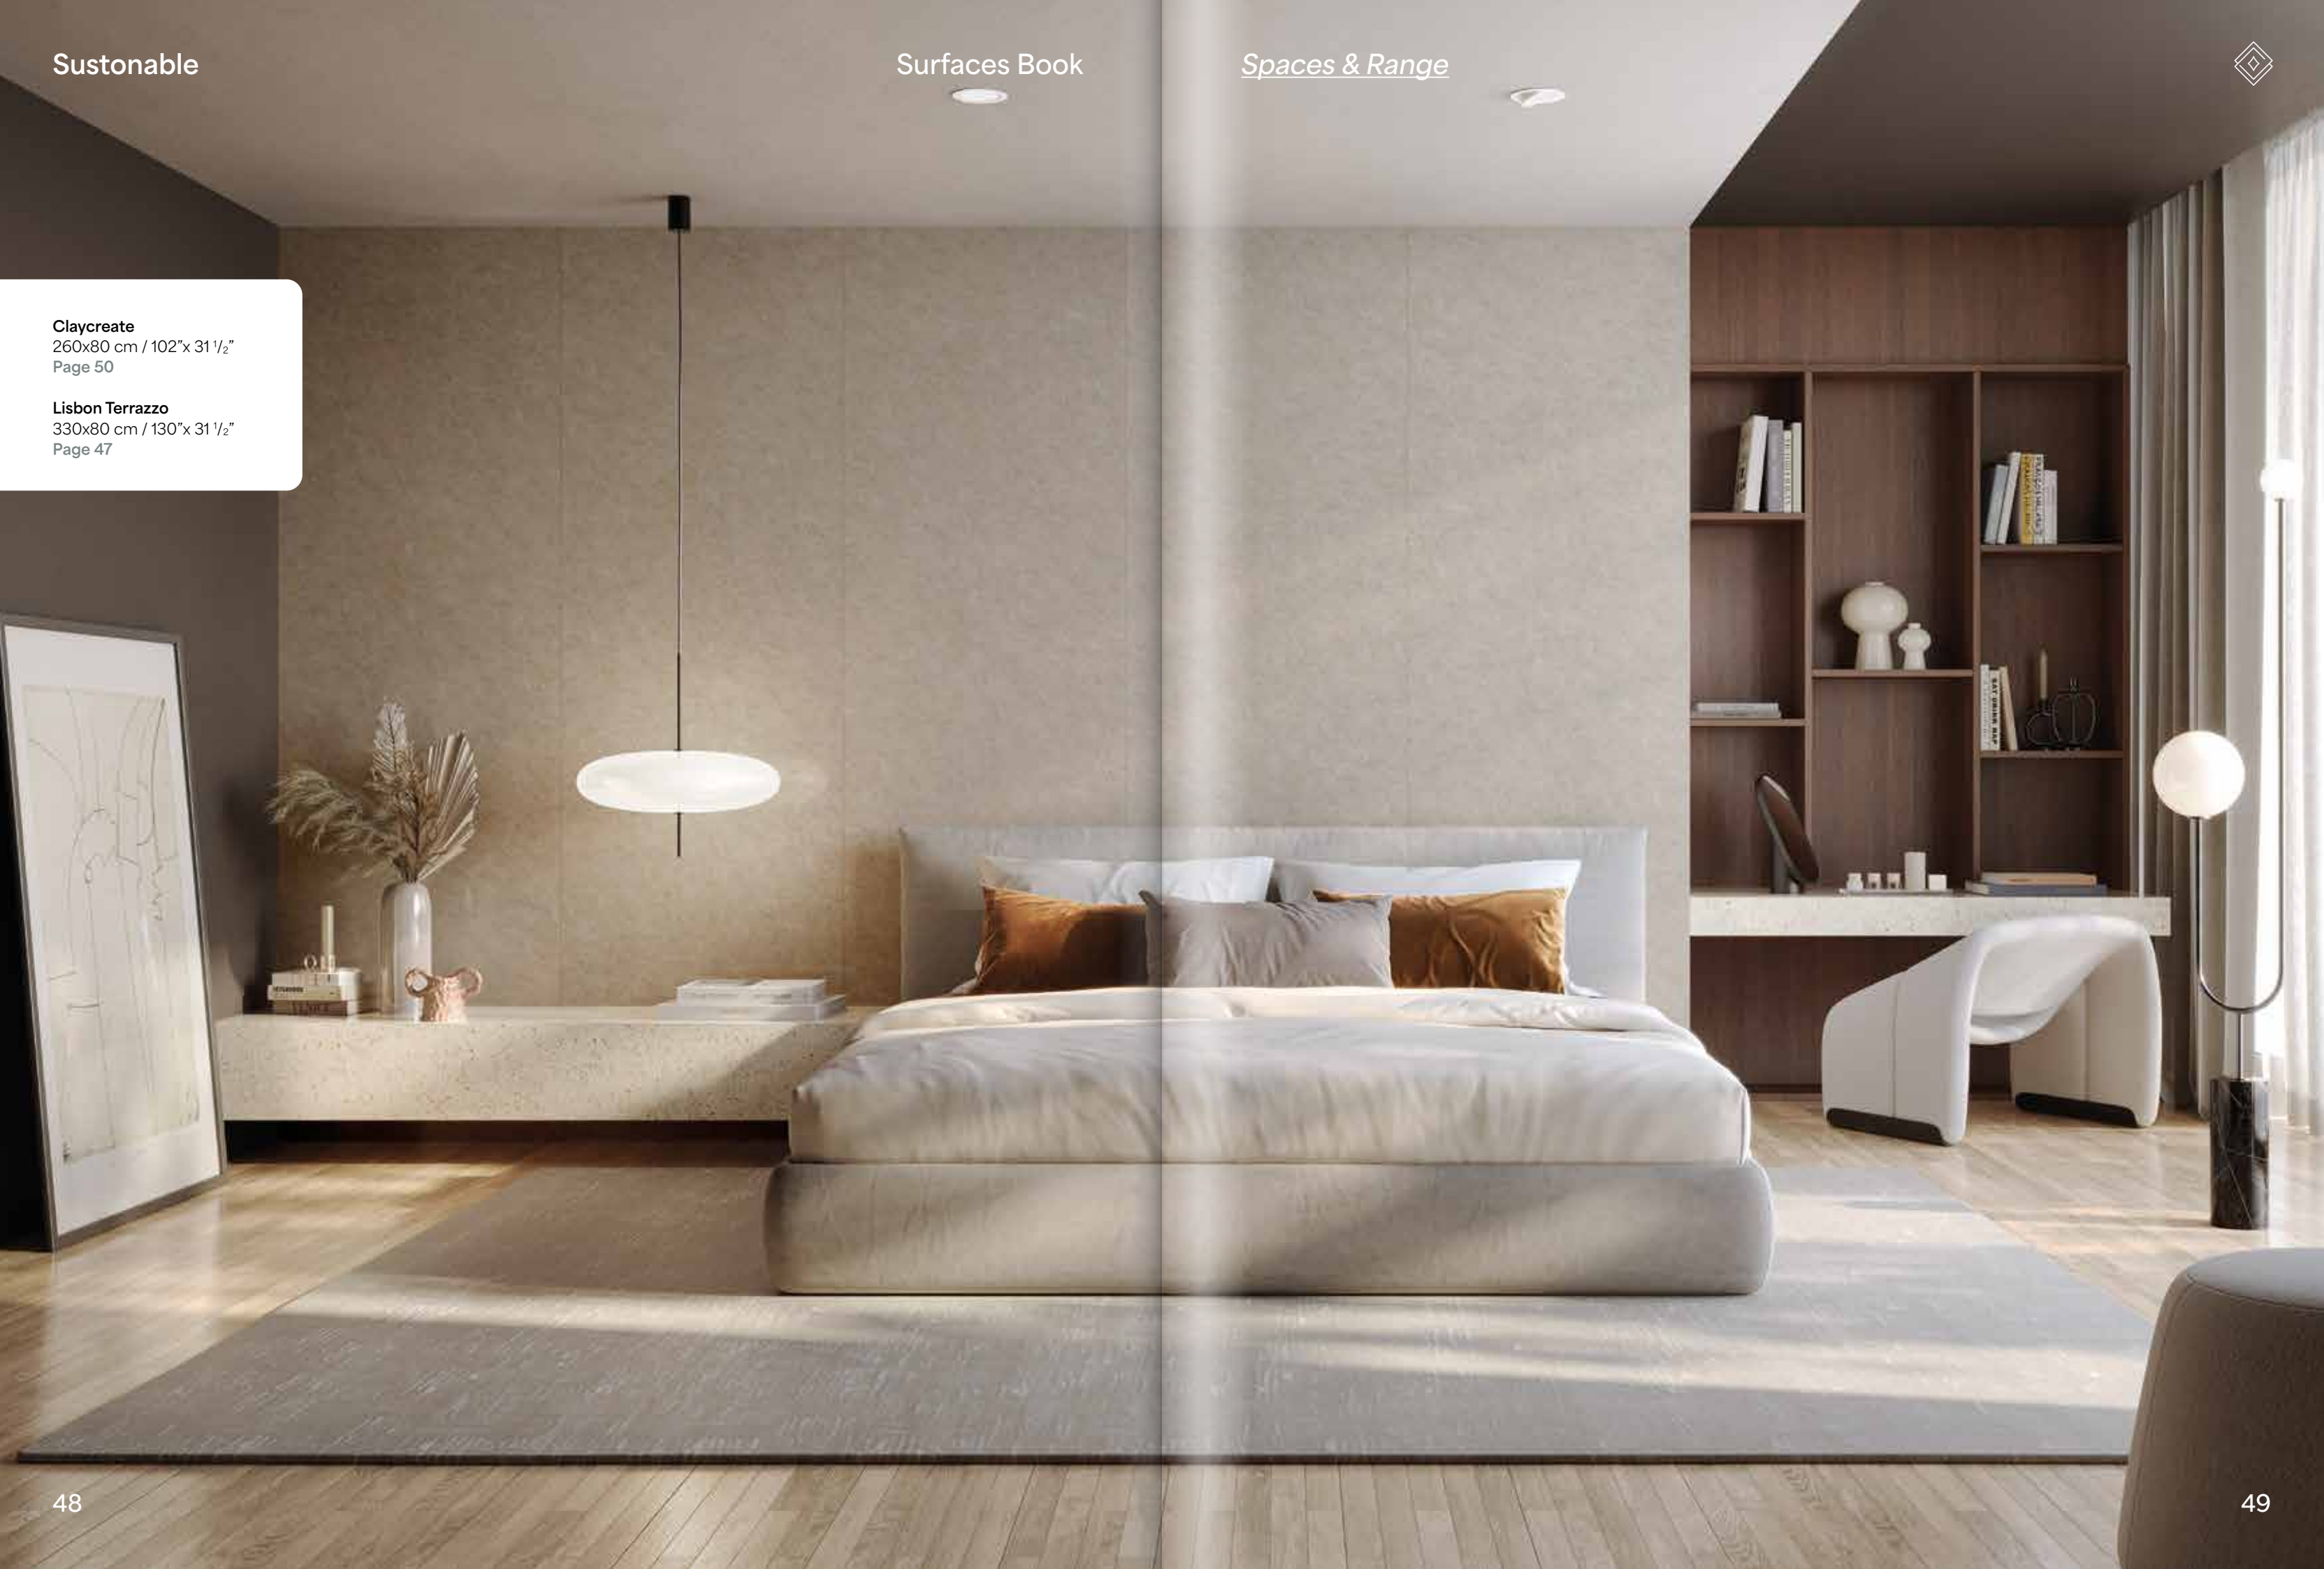

Claycreate
260x80 cm / 102"x 31 1/2"
Page 50

Lisbon Terrazzo
330x80 cm / 130"x 31 1/2"
Page 47