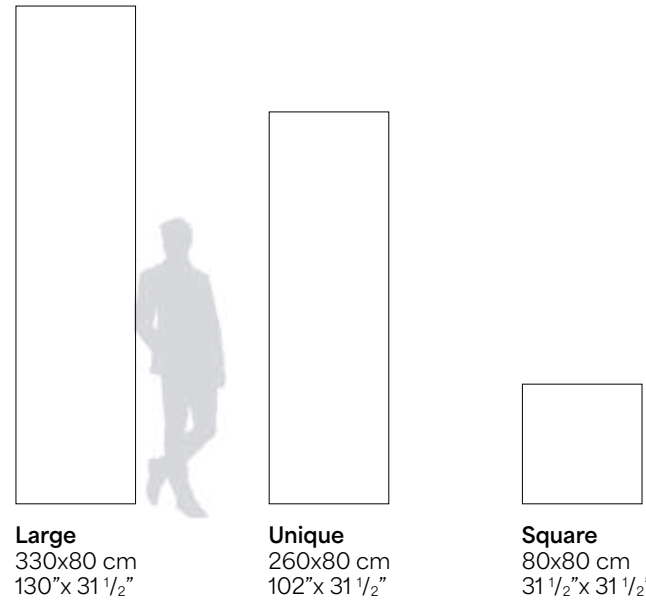

Available Sizes