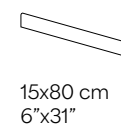

Sinks & Vanity tops

Skirting

Claycreate
260x80 cm / 102"x 31 1/2"
Page 50

Lisbon Terrazzo
330x80 cm / 130"x 31 1/2"
Page 47

Claycreate

Surface finish: **Matte, Semi-Gloss** 6 mm - 1/4" / 8 mm - 5/16" Recycled content: **75%**

Available Sizes

Mosaics

Sinks & Vanity tops

Skirting

Novolato Light
260x80 cm / 102"x 31 1/2"
Page 54

Novolato Light

Surface finish:
Matte, Semi-Gloss

6 mm - 1/4"
8 mm - 5/16"