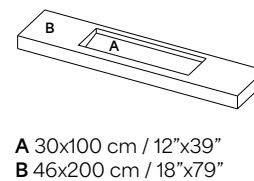

Sinks & Vanity tops