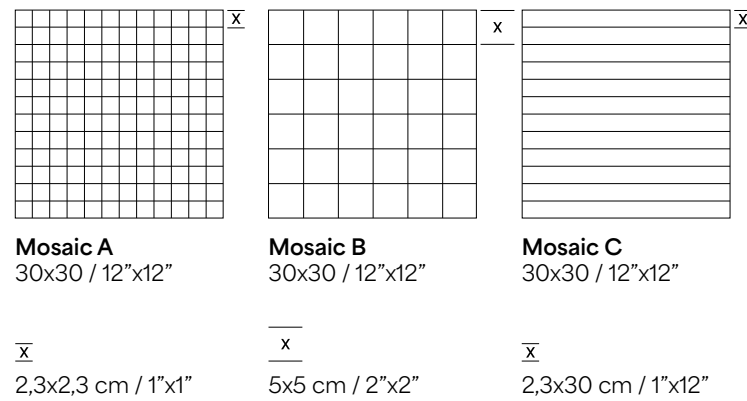

Skirting

15x80 cm
6"x31"

Rustic White

Surface finish:
Matte, Semi-Gloss

6 mm - 1/4"
8 mm - 5/16"

Recycled content:
75%

Available Sizes

Mosaics