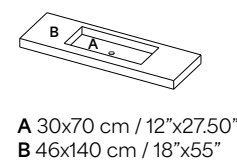

Sinks & Vanity tops