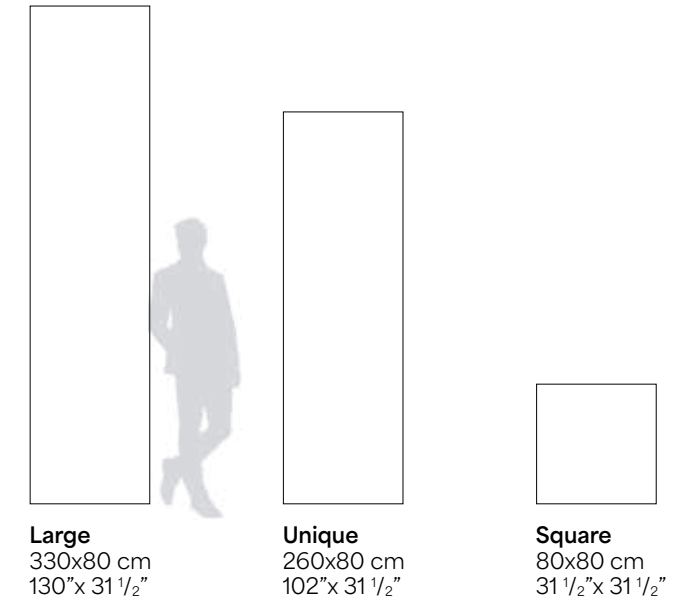

Available Sizes