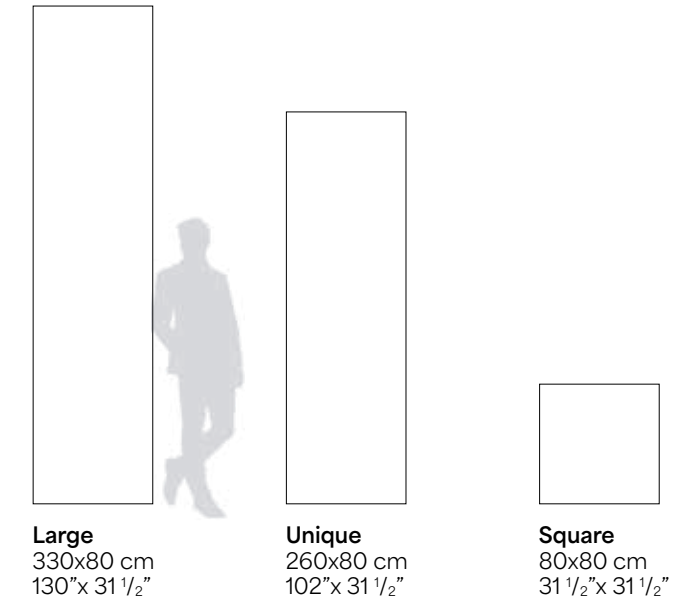

Available Sizes

Mosaics

Sinks & Vanity tops

Skirting

Lisbon Terrazzo

Surface finish: **Matte, Semi-Gloss**  **6 mm - 1/4"**
8 mm - 5/16" Recycled content:  **75%**

Available Sizes

Mosaics