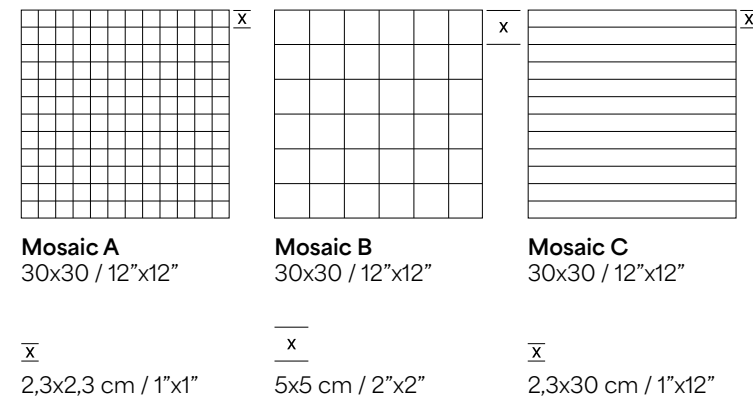

Mosaics

Sinks & Vanity tops

Skirting

Carbon Neutral Concrete