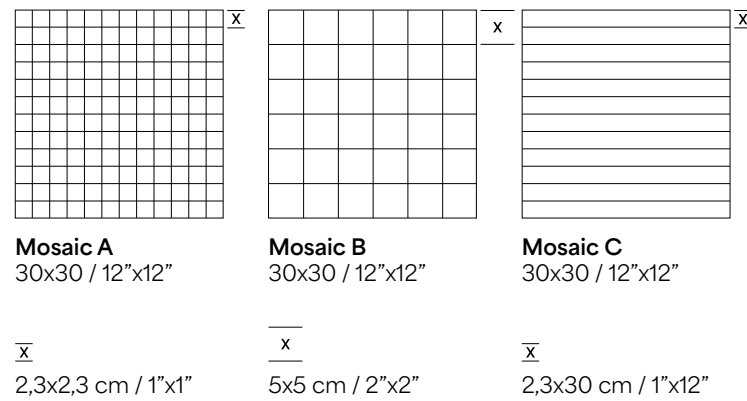

Carrara Venato

Surface finish:
Matte, Semi-Gloss

6 mm - 1/4"
8 mm - 5/16"

Recycled content:
75%

Available Sizes

Mosaics

Sinks & Vanity tops

Skirting

Cocoa Empire

Surface finish:
Matte, Semi-Gloss

6 mm - 1/4"
8 mm - 5/16"

Recycled content:
75%

Available Sizes

Mosaics

Sinks & Vanity tops

Skirting